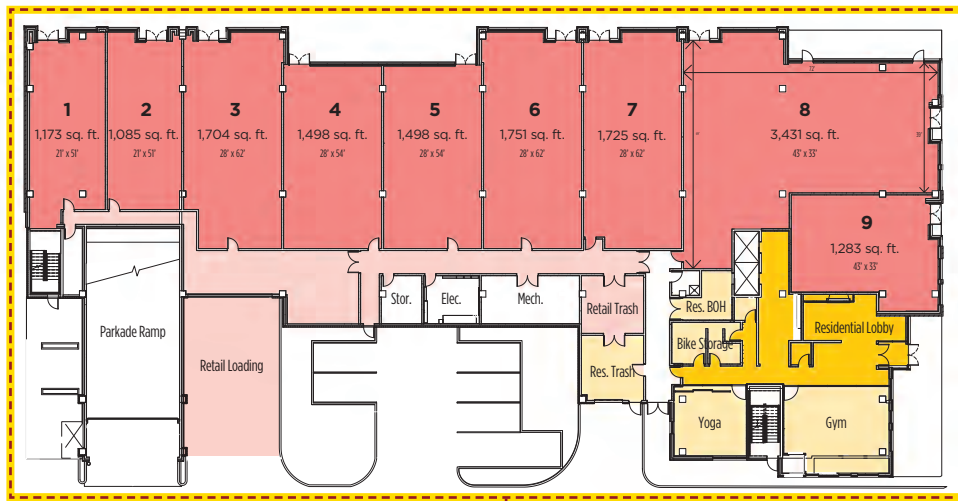

Southpark on Whyte

Whyte (82) Avenue NW and 106 Street NW, Edmonton, AB | southparkonwhyte.com

WHYTE (82) AVE NW

LANEWAY

PHASE 1

106 ST NW

- Retail
- Retail Services
- Residential
- Residential Services